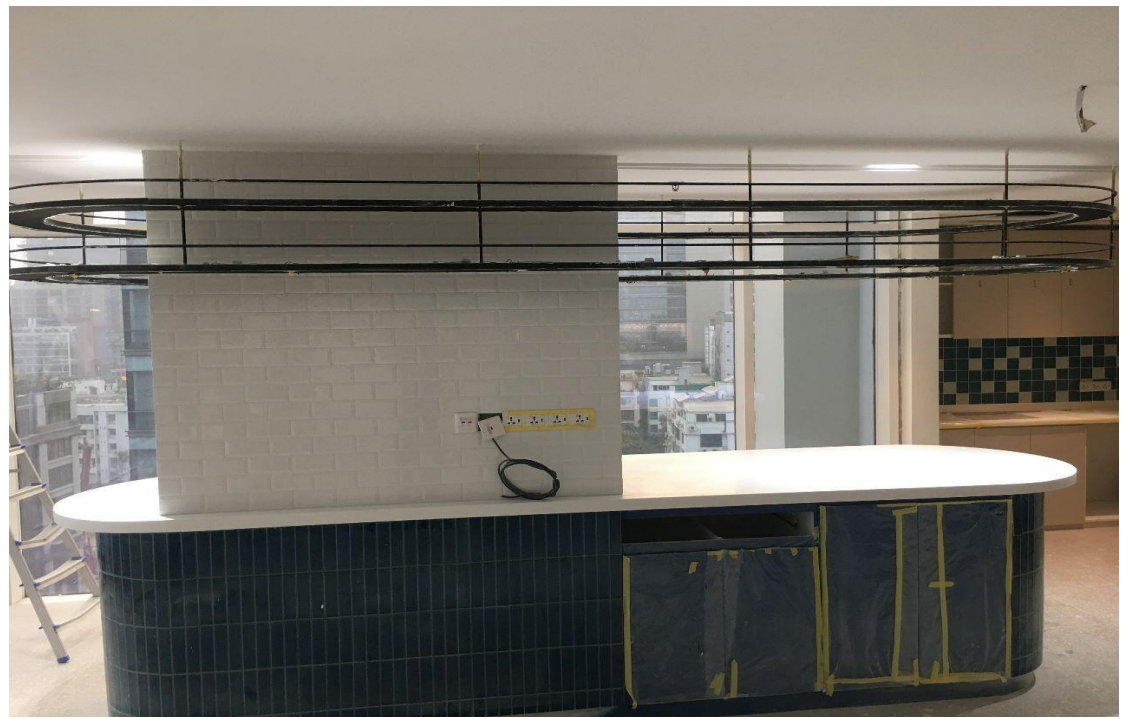

IFC

Corian Solid surface Work