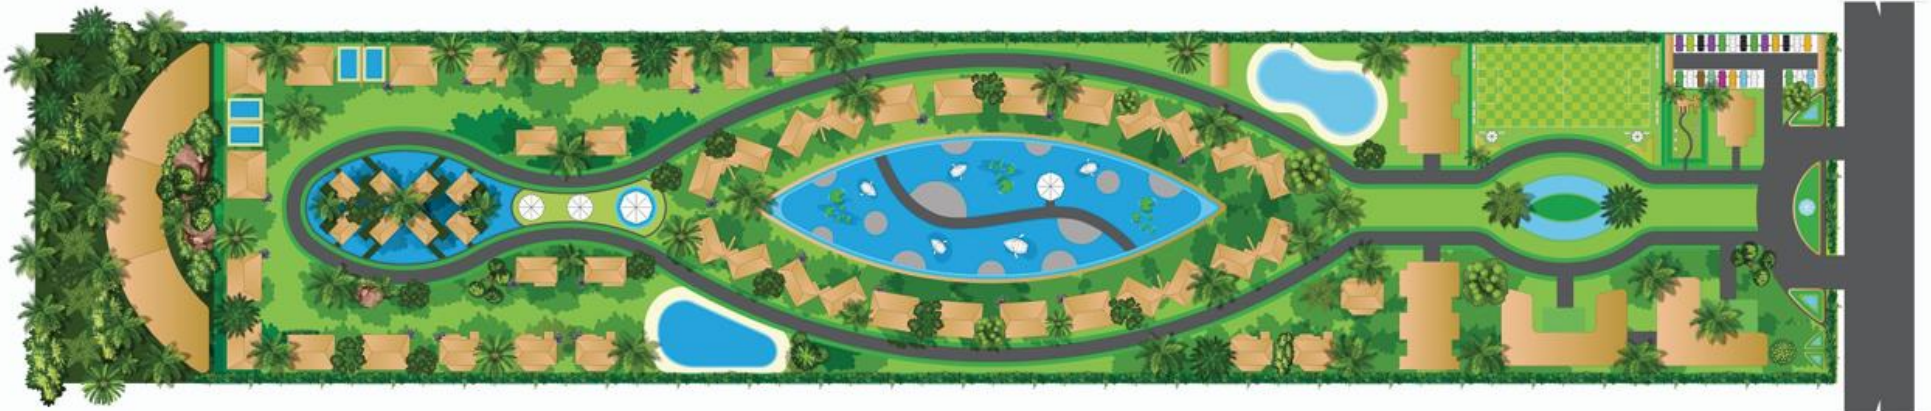

# MASTER PLAN – ISTANBUL HOTEL & RESORT @ KUAKATA 10.33 acre

SUNRISE TOWER

SUNSET TOWER

ISTANBUL  
HOTEL & RESORT

ISTANBUL  
HOTEL & RESORT