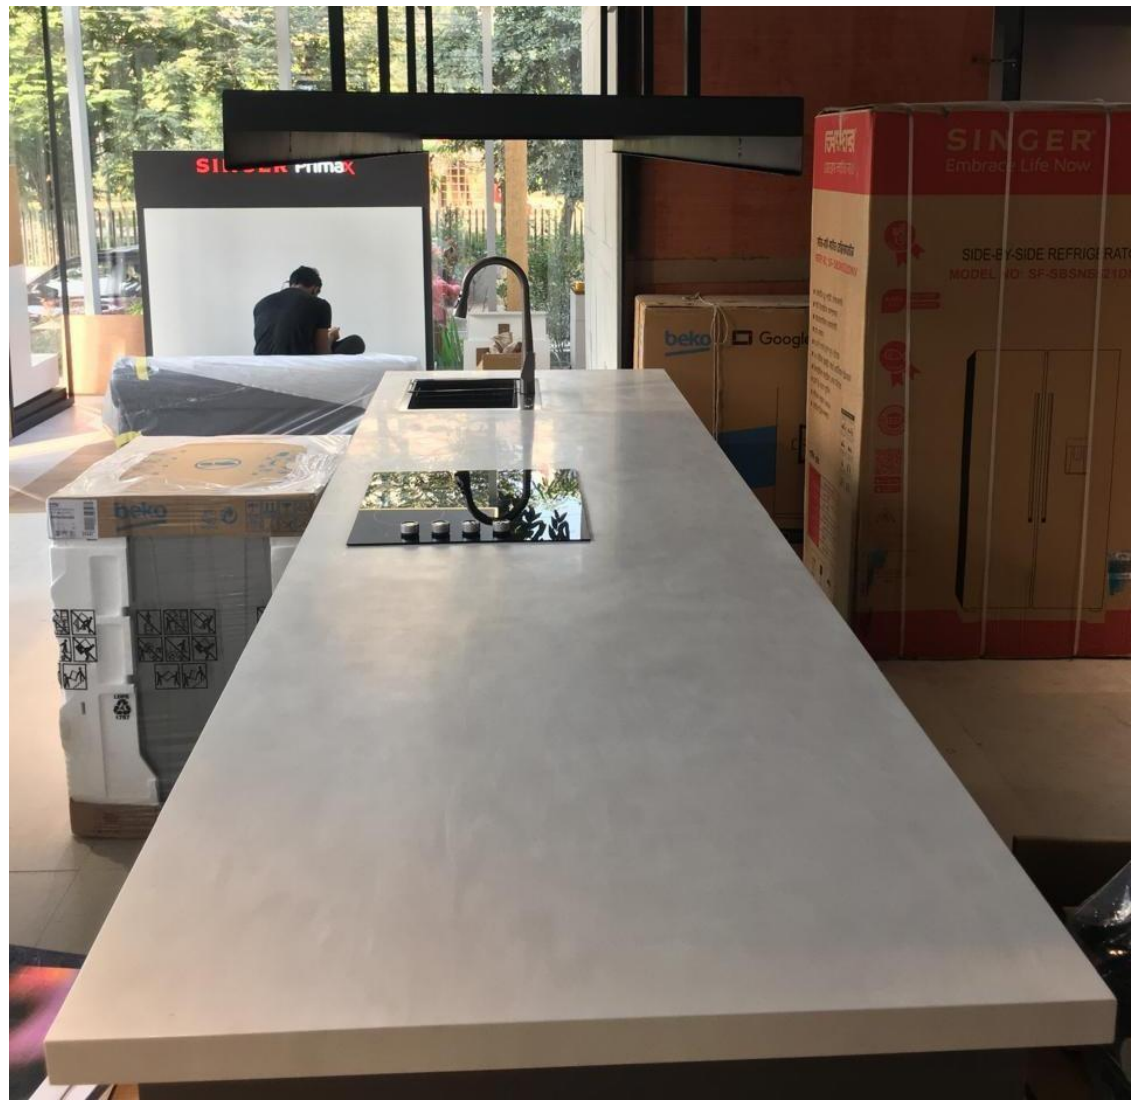

SINGER | beko

Client : Singer Bangladesh.
Location : Unimart Dhaka
Start Date : 2024
Scope : Corian work as per design