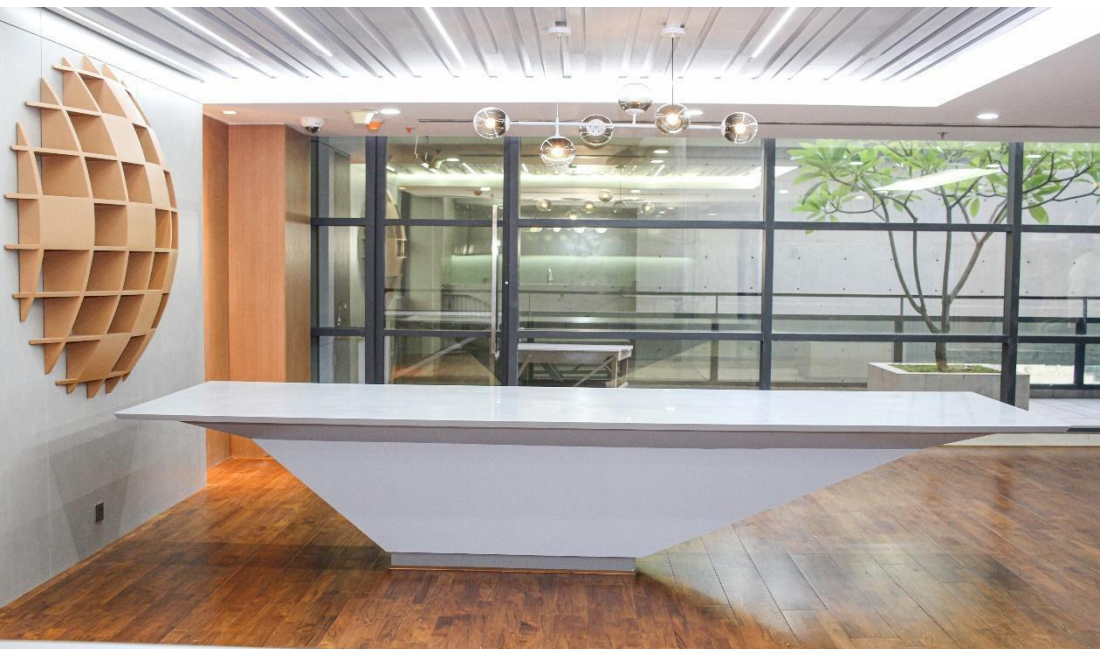

Mobil House

Corian Solid surface Work